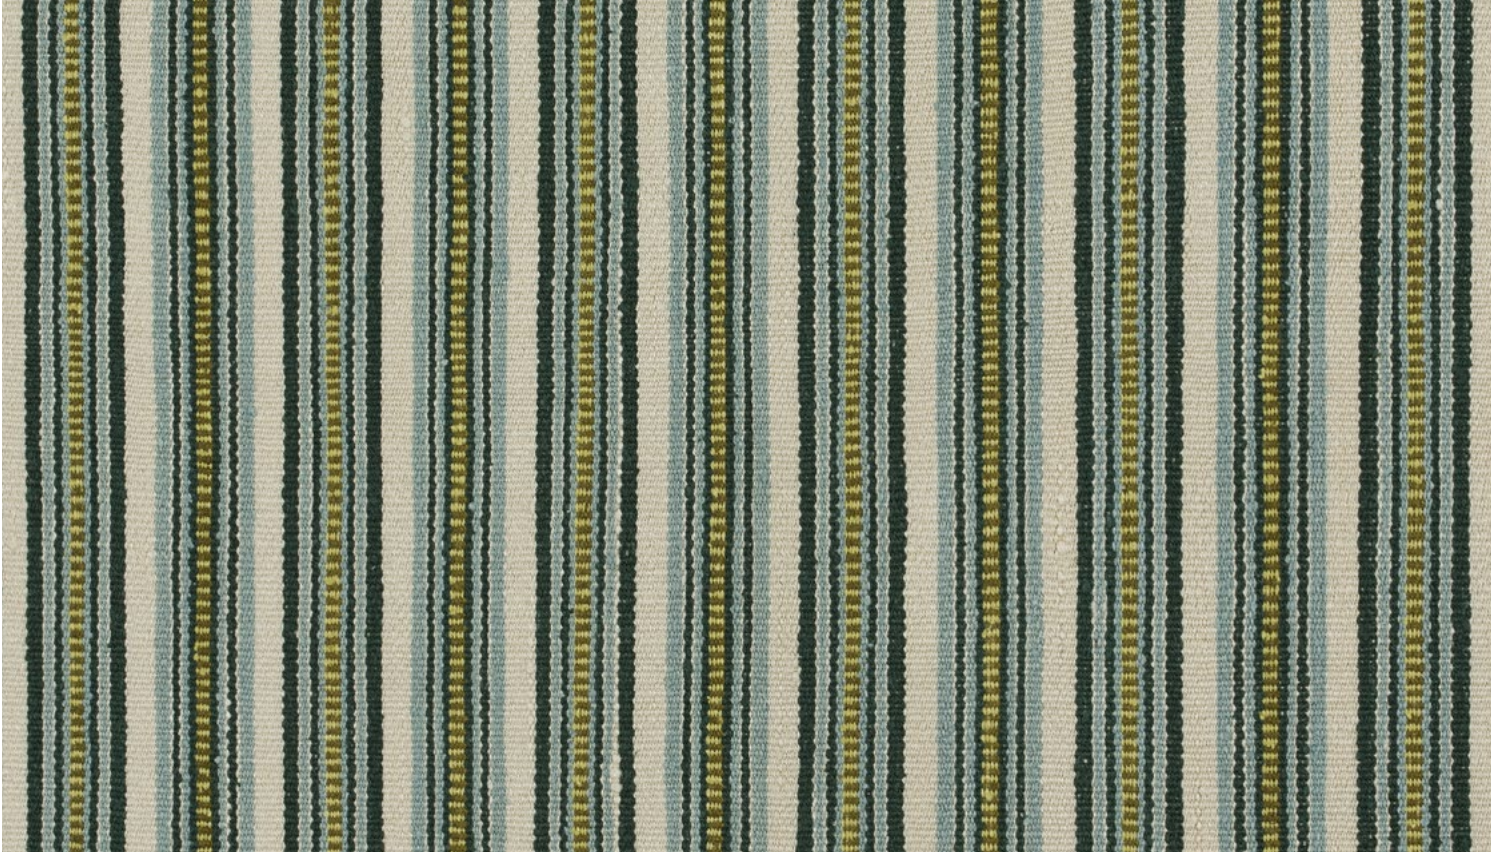

namay samay

Design: Sharang Tara

Code: BT-TA-03

Colour: Teal

Composition: 100% Silk

Width: 60 cm

Repeat: 4 cm (h)